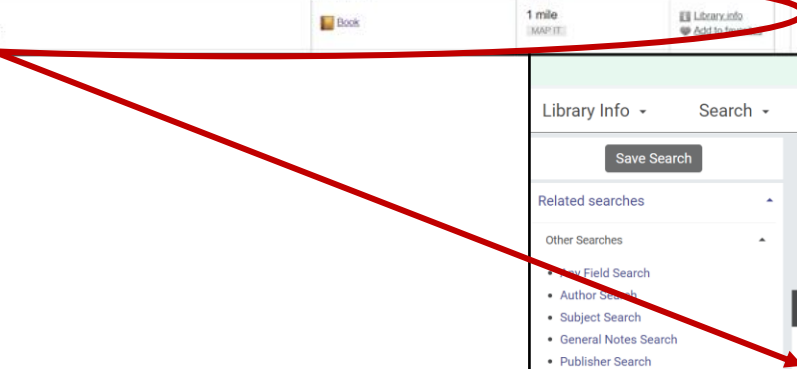

Subjects

- Fictional Work.
- Librarians

Keyword search:

Search by:

Limit by:

More Search Options

1 - 1 of 1 PER PAGE

	1. The diamond eye : a novel by Quinn, Kate, author.	<input checked="" type="checkbox"/> WHERE IS IT?
	Publisher, Date: New York, NY : William Morrow, an imprint of HarperCollinsPublishers, [2022]	<input type="checkbox"/> FULL DISPLAY
	Description: 435 pages : illustrations, map ; 24 cm	<input type="checkbox"/> PLACE REQUEST
	2022	Add to My List