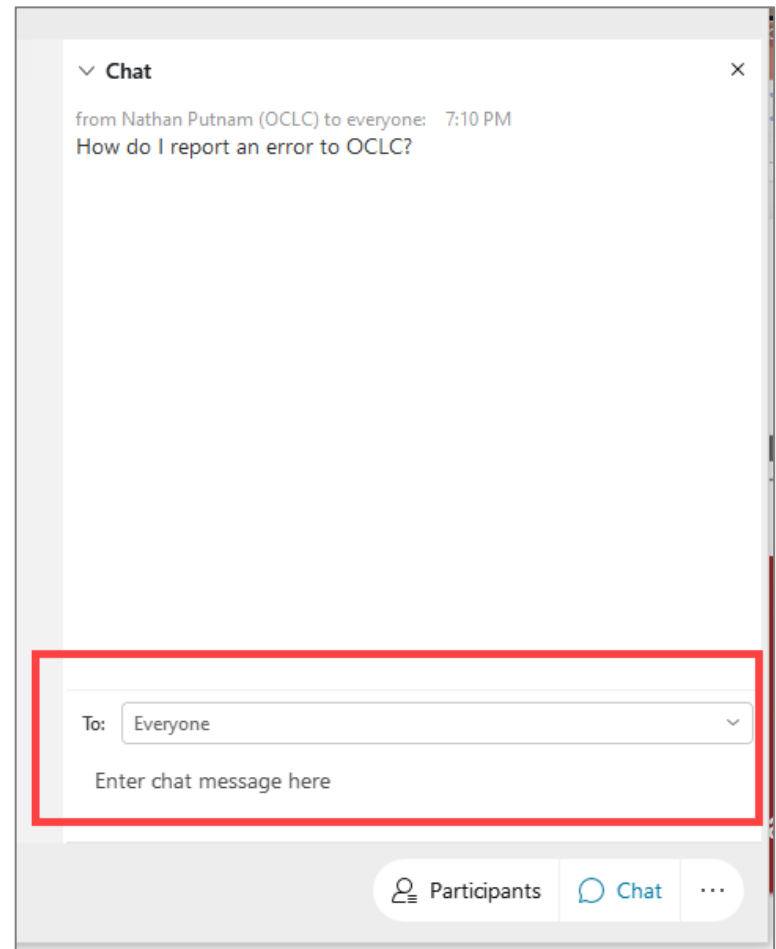

Housekeeping

This session is being recorded

All session recordings, slides, and notes are available at oc.lc/askqc

Enter questions in chat to
“Everyone” at any time during the
presentation